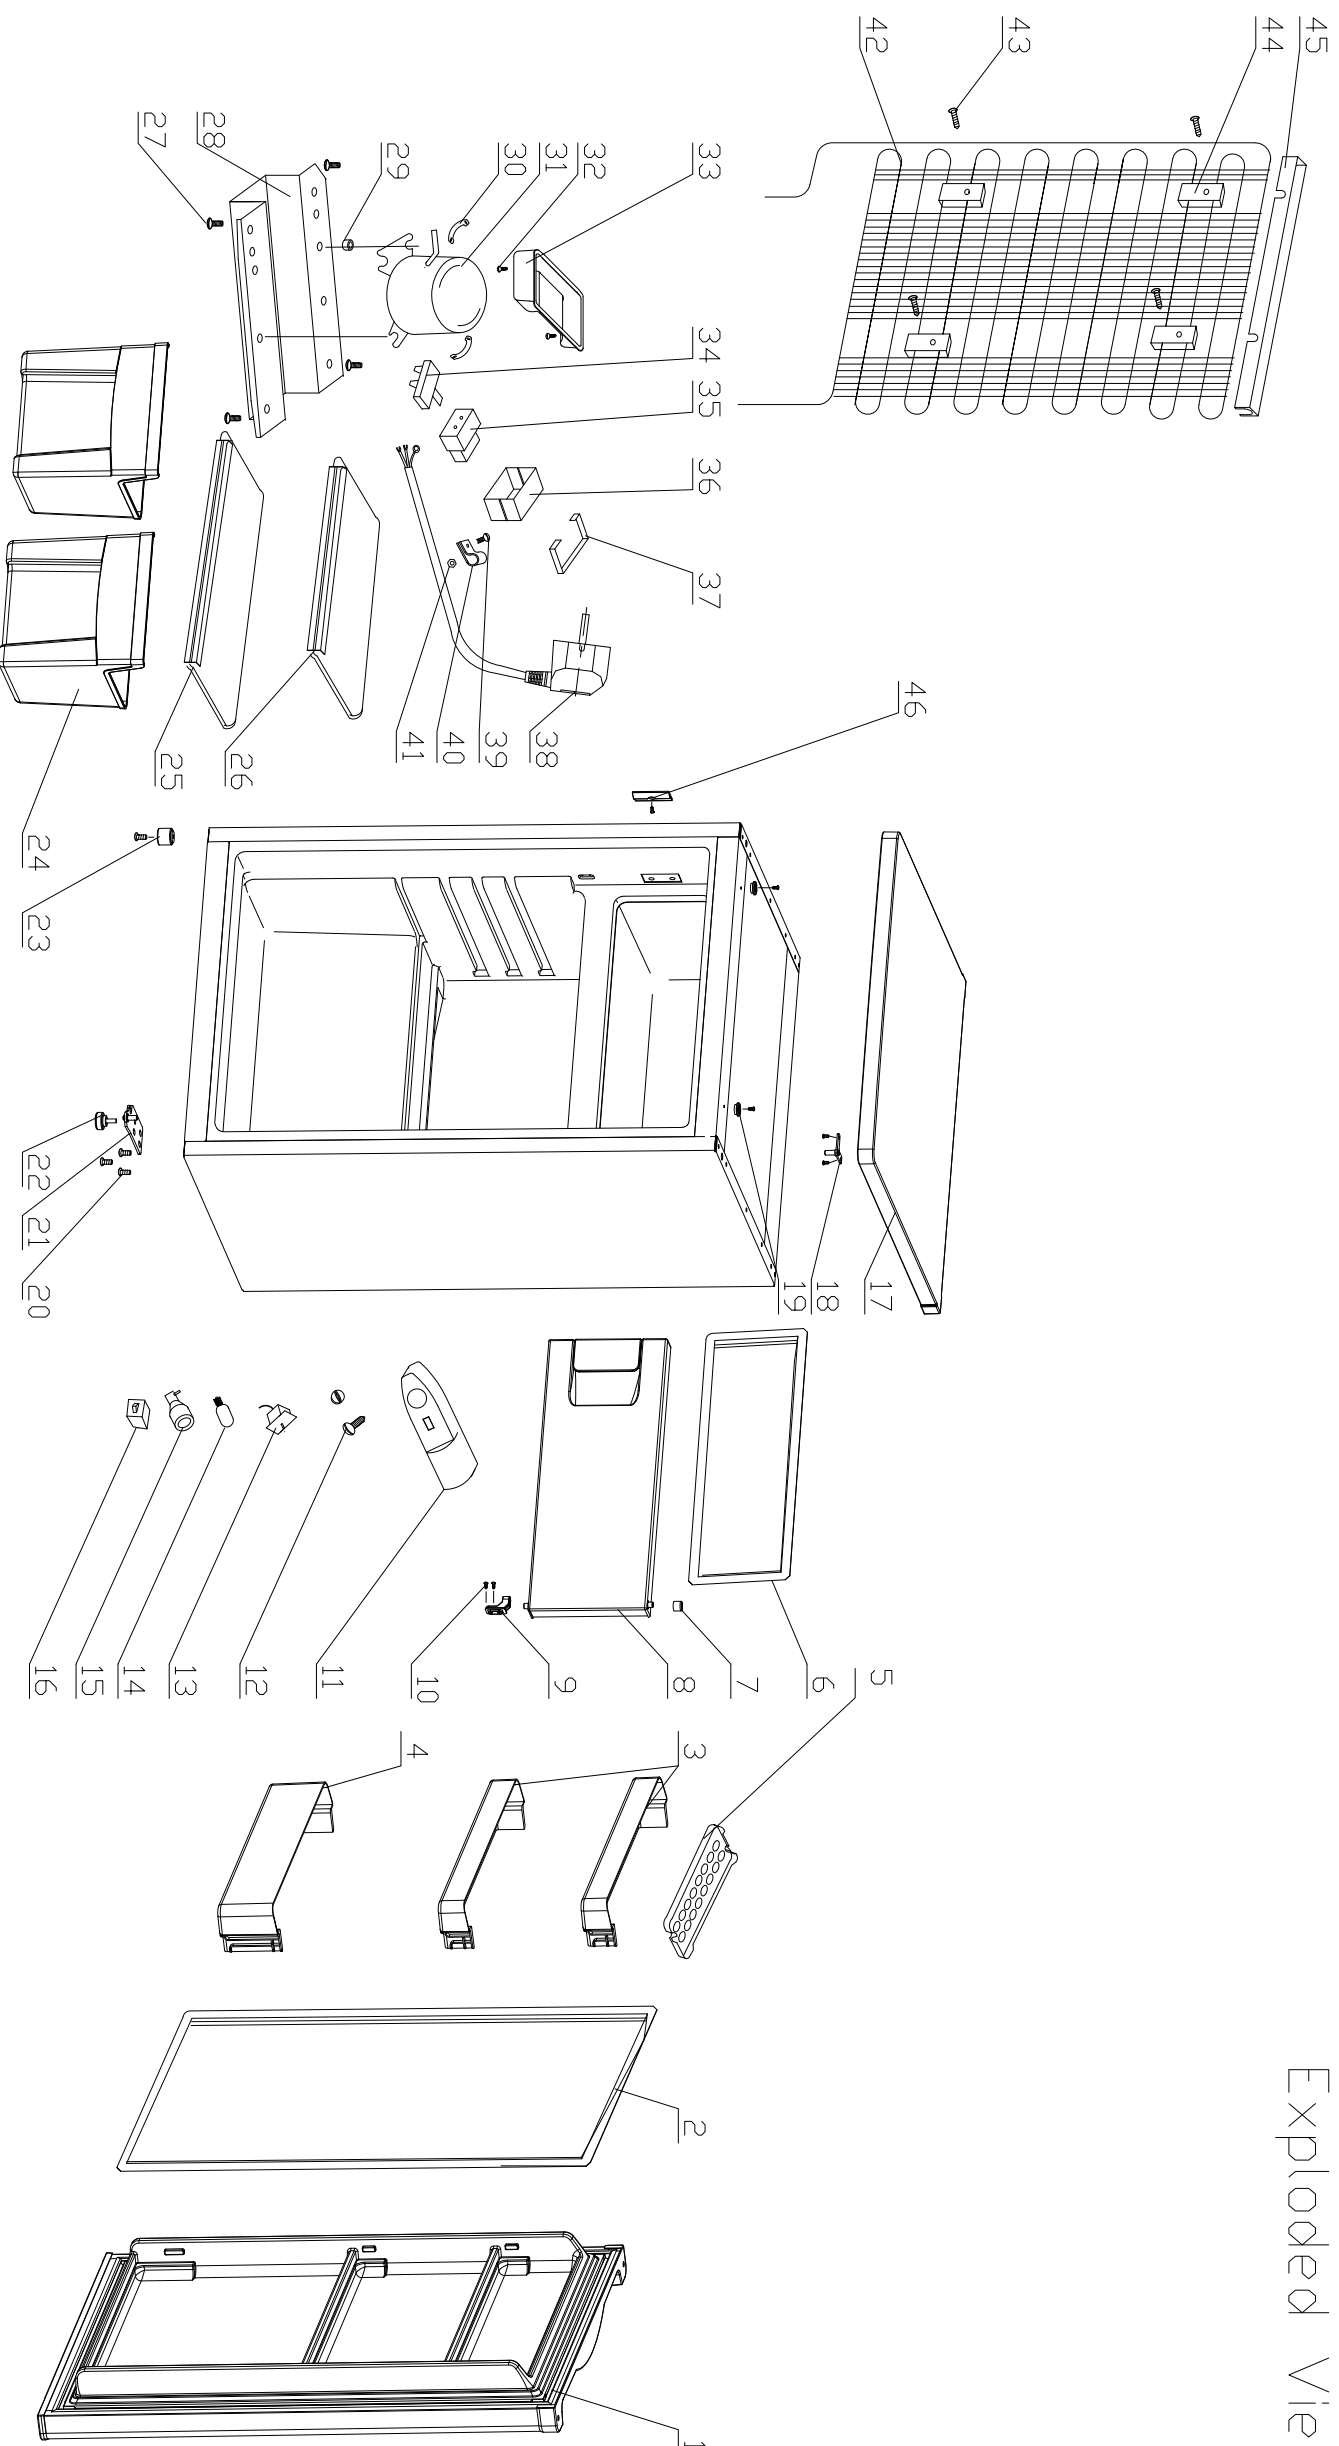

KS-115R Exploded View

Serial Number	Item	Quantity	Serial Number	Item	Quantity	Serial Number	Item	Quantity	Serial Number	Item	Quantity
56			42	Outer condenser	1	28	Soleplate	1	14	lamp	1
55			41	Nut	1	27	tapping screws	4	13	thermostat	1
54			40	Clamp	1	26	Refrigerator glass shelf	1	12	Tapping Screws	2
53			39	Screws	1	25	over board	1	11	thermostat cover	1
52			38	Power cable	1	24	Vegetable Case	2	10	Tapping Screws	2
51			37	NIP of safety relay cover	1	23	adjustable foot	1	9	Down axis cover	1
50			36	Safety relay cover	1	22	foot	1	8	Freezer door	1
49			35	PTC-Relay	1	21	bottom hinge	1	7	Upper axis cover	1
48			34	Overload Protector	1	20	tapping screws	3	6	Freezer door gasket	1
47			33	Drip tray	1	19	Top fixed Button	2	5	Egg shelf	1
46	Lockbutton	1	32	Screws	2	18	upper hinge	1	4	Bottle shelf	1
45	Condenser strip	1	31	Compressor	1	17	top	1	3	Bottle shelf	2
44	Condenser nip	4	30	Fastness nip	2	16	lamp switch	1	2	Refrigerator door gasket	1
43	Screws	4	29	Latex mat	4	15	lamp holder	1	1	Refrigerator door gasket	1