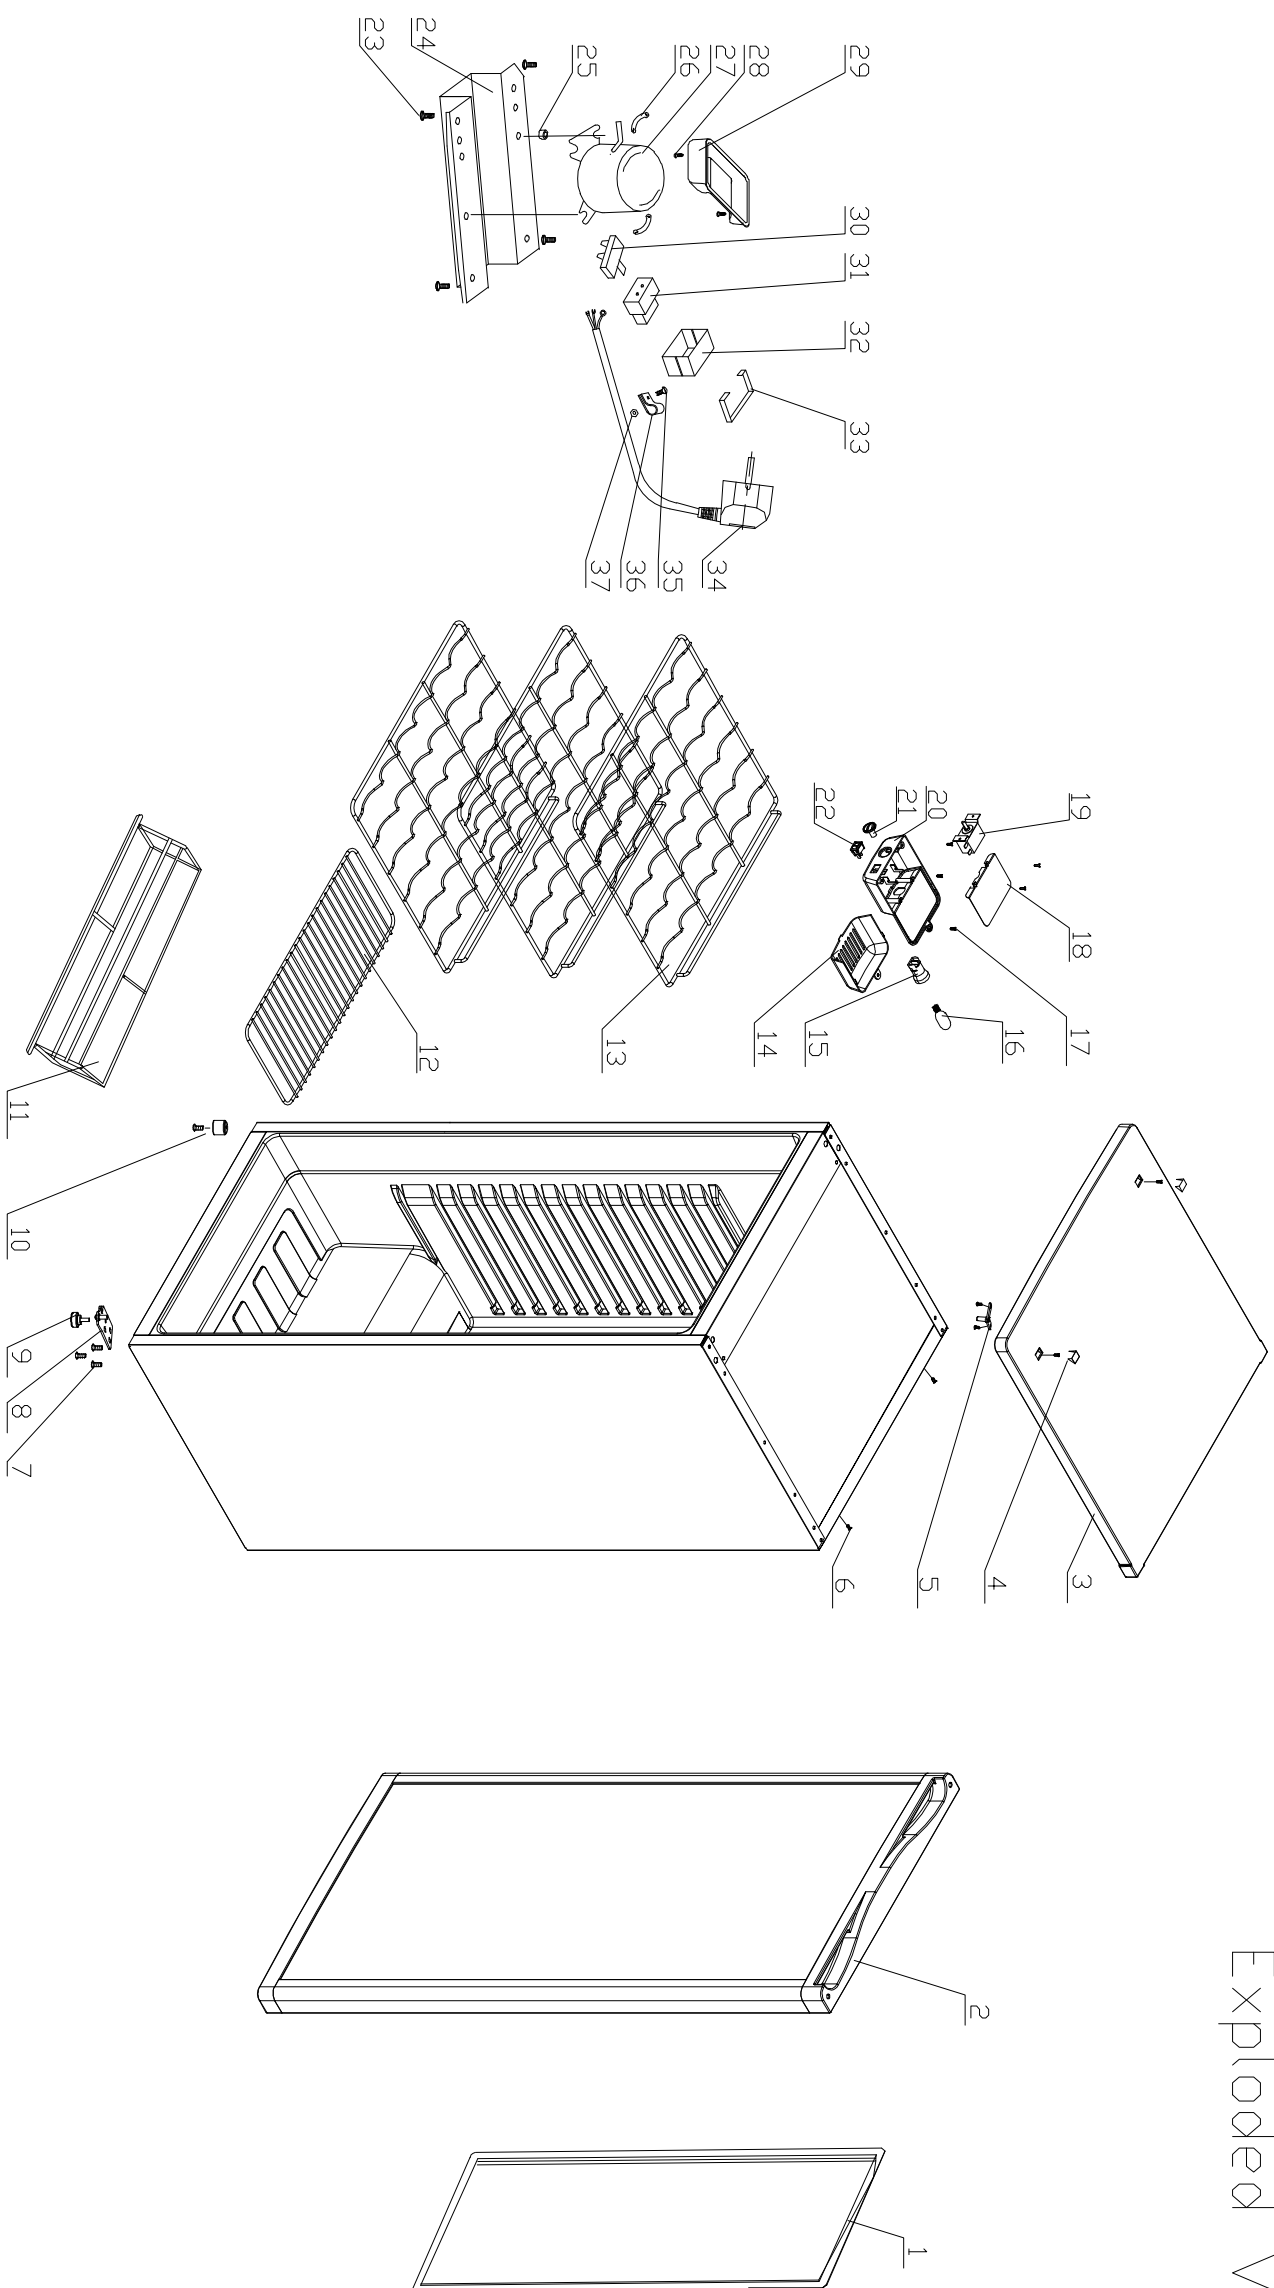

# JC215 Exploded View

Serial Number	Item	Quantity	Serial Number	Item	Quantity	Serial Number	Item	Quantity	Serial Number	Item	Quantity	Serial Number	Item	Quantity
42	Item	1	28	Screws	2	14	Lampshade	1						
41		1	27	Compressor	4	13	Wire shelving wire	3						
40		1	26	Fastness nip	2	12	Wire shelving	1						
39		1	25	Latex mat	4	11	Wire wine box	1						
38		1	24	Soleplate	1	10	adjustable foot	1						
37	螺母固定螺母	1	23	tapping screws	4	9	foot	1						
36	螺母	1	22	lamp switch	1	8	bottom hinge	1						
35	螺母固定螺母	1	21	Temperature control knob	1	7	tapping screws	3						
34	电源线	1	20	thermostat cover	1	6	Tapping Screws	2						
33	Nip of safety	1	19	thermostat	1	5	upper hinge	1						
32	继电器盖	1	18	Thermostat box board	1	4	Top fixed Button	2						
31	继电器盖	1	17	Tapping Screws	5	3	top	1						
30	过载保护器	1	16	lamp	1	2	Glass door	1						
29	滴水盘	1	15	lamp holder	1	1	Refrigerator door gasket	1						