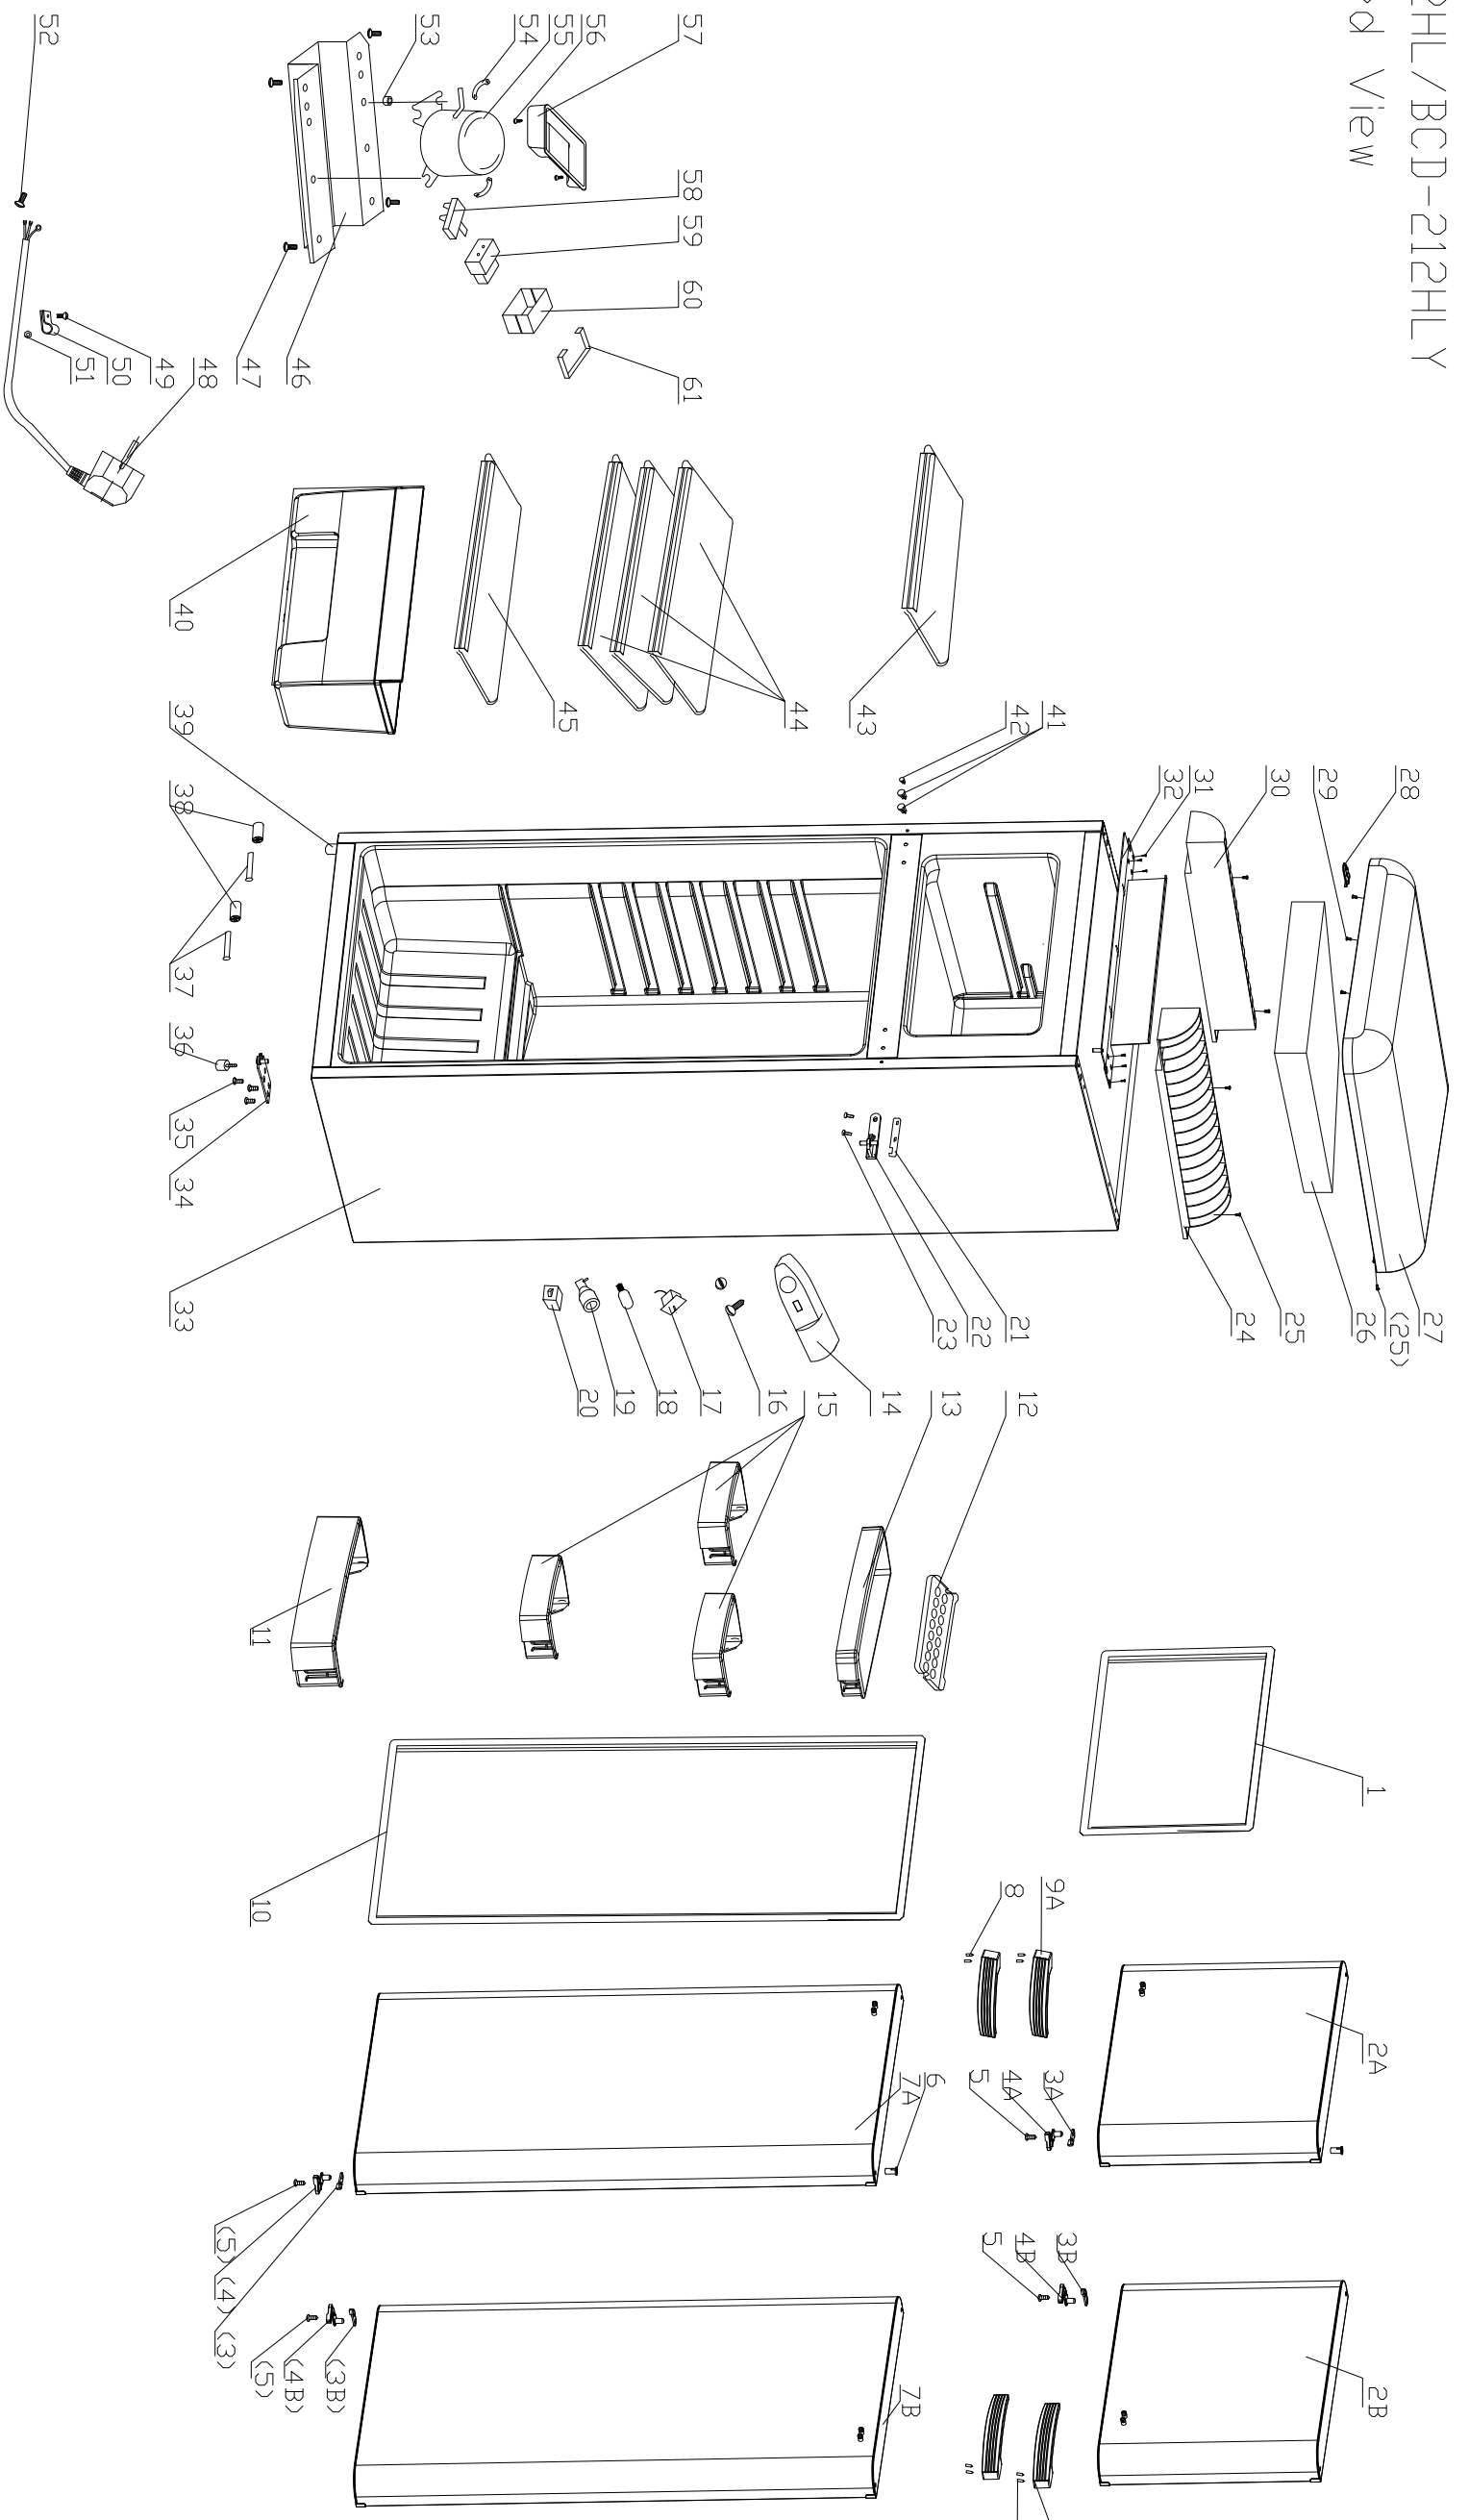

BCD-212HL/BCD-212HLY Exploded View

Serial Number	Item	Serial Number	Item	Quantity	Serial Number	Item	Quantity	Serial Number	Item	Quantity	Serial Number	Item	Quantity	Serial Number	Item	Quantity
51	Nut	51	螺母固定螺母	1	37	wheel	2	23	tapping screws	2	9B	HLV Door handle	2			
50	Clamp	50	线夹	1	36	foot	1	22	Mid hinge	1	9A	HL Door handle	2			
49	Screws	49	线夹固定螺钉	1	35	tapping screws	3	21	Washer of mid hinge	1	8	Screws	4			
48	Power cable	48	电源线	1	34	bottom hinge	1	20	lamp switch	1	7B	HLV Refrigerator door	1			
47	tapping screws	47	压缩机底座螺钉	4	33	Box Parts	1	19	lamp holder	1	7A	HL Refrigerator door	1			
46	soleplate	46	压缩机底座板	1	32	Top fixed board	1	18	lamp	1	6	Axis cannula	2			
45	over board	45	果菜盒盖板	1	31	naill	6	17	thermostat	1	5	Tapping Screws	2			
44	Refrigerator glass shelf	44	冷冻玻璃搁架	3	30	Left top strip	1	16	Tapping Screws	1	4B	Left escutcheon	2			
43	Freezer glass shelf	43	冷冻玻璃搁架	1	29	Screws	3	15	Bottle shelf	3	4A	escutcheon	2			
42	Box cover	42	箱盖帽 I	1	28	top clip	1	14	thermostat cover	1	3B	Left limit position block	2			
41	Box cover	41	箱盖帽 II	1	27	top	1	13	Bottle shelf	1	3A	Limit position block	2			
40	Vage-table Case	40	果菜盒	1	26	Top foam	1	12	Egg shelf	1	2B	HLV Freezer door	1			
39	adjustable foot	39	可调底脚	1	25	Screws	8	11	Bottle shelf	1	2A	HL Freezer door	1			
38	axes	38	轴	2	24	Right top strip	1	10	Refrigerator door gasket	1	1	Freezer door gasket	1			