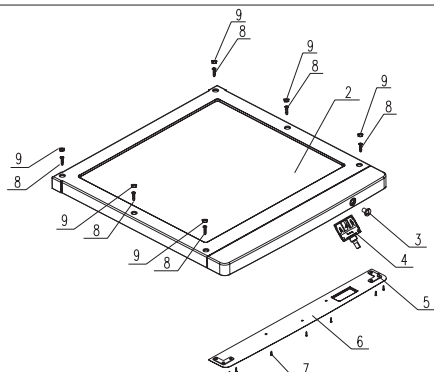

KS-185F

Exploded View

No.	Name	Material	Quantity	No.	Name	Material	Quantity
1	箱体	Case,foaming	1	26	自攻螺钉ST4.2X20	Screw	steel
2	顶盖	Top cover	1	27	铜加工弯管	Pipe,process	cuprum
3	温控旋钮	Knob of thermostat	1	28	压缩机底座零件	Bottom plate,Assm.	component
4	温控器	Thermostat	1	29	压缩机底座固定板	Fixup plate	steel
5	转轴轴	Shaft,hinge	1	30	压缩机	Compressor	component
6	上层架零件	Upper plate,Assm.	1	31	减震器	Damping,rubber	rubber
7	自攻螺钉ST3.5X8	Screw	7	32	过载保护器	Overload protector	component
8	自攻螺钉ST4.8X20	Screw	4	33	启动器	PTC starter	component
9	顶盖插头	Plug,top cover	6	34	压缩机保护盖	PTC cover	PVC
10	中抽零件	Middle drawer,Assm.	1	35	塑料夹扣	Clip,PTC cover	steel
11	中抽零件	Middle drawer,Assm.	4	36	自攻螺钉ST4X12	Screw	steel
12	下抽零件	Lower drawer,Assm	1	37	接线盒盖	Cover,junction box	ABS
13	右底脚	Adjustable foot	1	38	接线盒扣	Clip,junction box	ABS
14	左底脚	Adjustable foot	1	39	接线盒	Holder,junction box	component
15	下铰链零件	Lower hinge Assm.	1	40	接地螺栓	Earthing bolt	cuprum
16	螺帽M6X14	Blot	7	41	线夹	Clamp,power cable	nylon
17	蒸发器条	Strip,evaporator	1	42	电源线	Power cable	component
18	蒸发器条零件	Strip,F evaporator	5				
19	冷冻室发泡零件	F door foaming,Assm	1				
20	冷冻室蒸发器门框	F evaporator Assm.	1				
21	门封条零件	Gasket Assm.	1				
22	限位块	Stopper,door	1				
23	锁字架	Locker,door	1				
24	冷凝器零件	Condenser Assm.	1				
25	冷凝器支架	Condenser bracket	4				