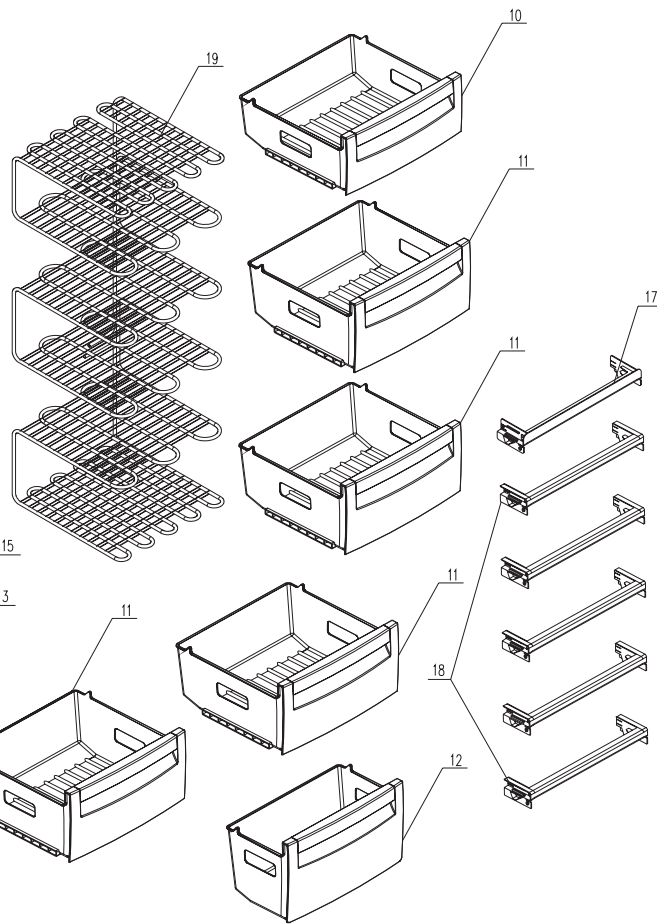

KS-185F

Exploded View

No.	Name	Material	Quantity	No.	Name	Material	Quantity
1	箱体	Case,foaming	1	26	自攻螺钉ST4.2X20	Screw	steel
2	顶盖	Top cover	1	27	铜加工弯管	Pipe,process	cuprum
3	温控旋钮	Knob of thermostat	1	28	压缩机底座零件	Bottom plate,Assm.	component
4	温控器	Thermostat	1	29	压缩机底座固定板	Fixup plate	steel
5	转轴轴	Shaft,hinge	1	30	压缩机	Compressor	component
6	上层架零件	Upper plate,Assm.	1	31	减震器	Damping,rubber	rubber
7	自攻螺钉ST3.5X8	Screw	7	32	过载保护器	Overload protector	component
8	自攻螺钉ST4.8X20	Screw	4	33	启动器	PTC starter	component
9	顶盖插头	Plug,top cover	6	34	压缩机保护盖	PTC cover	PVC
10	中抽零件	Middle drawer,Assm.	1	35	塑料夹扣	Clip,PTC cover	steel
11	中抽零件	Middle drawer,Assm.	4	36	自攻螺钉ST4X12	Screw	steel
12	下抽零件	Lower drawer,Assm	1	37	接线盒盖	Cover,junction box	ABS
13	右底脚	Adjustable foot	1	38	接线盒扣	Clip,junction box	ABS
14	左底脚	Adjustable foot	1	39	接线盒	Holder,junction box	component
15	下铰链零件	Lower hinge Assm.	1	40	接地螺栓	Earthing bolt	cuprum
16	螺帽M6X14	Blot	7	41	线夹	Clamp,power cable	nylon
17	蒸发器条	Strip,evaporator	1	42	电源线	Power cable	component
18	蒸发器条零件	Strip,F evaporator	5				
19	冷冻室发泡零件	F door foaming,Assm	1				
20	冷冻室蒸发器门框	F evaporator Assm.	1				
21	门封条零件	Gasket Assm.	1				
22	限位块	Stopper,door	1				
23	锁字架	Locker,door	1				
24	冷凝器零件	Condenser Assm.	1				
25	冷凝器支架	Condenser bracket	4				