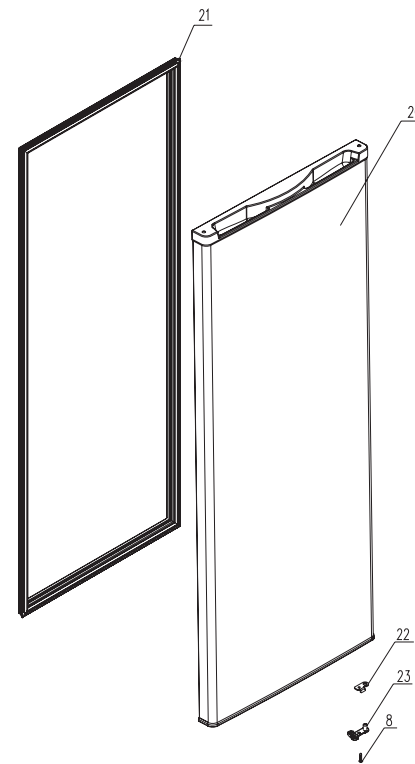

KS-185F

Exploded View

No.	Name	Material	Quantity	No.	Name	Material	Quantity
1	箱体	Case,foaming	1	26	自攻螺钉ST4.2X20	Screw	steel
2	顶盖	Top cover	1	27	铜加工弯管	Pipe,process	cuprum
3	温控旋钮	Knob of thermostat	1	28	压缩机底座零件	Bottom plate,Assm.	component
4	温控器	Thermostat	1	29	压缩机底座固定板	Fixup plate	steel
5	转轴轴	Shaft,hinge	1	30	压缩机	Compressor	component
6	上层架零件	Upper plate,Assm.	1	31	减震器	Damping,rubber	rubber
7	自攻螺钉ST3.5X8	Screw	7	32	过载保护器	Overload protector	component
8	自攻螺钉ST4.8X20	Screw	4	33	启动器	PTC starter	component
9	顶盖插头	Plug,top cover	6	34	压缩机保护盖	PTC cover	PVC
10	中抽零件	Middle drawer,Assm.	1	35	塑料夹扣	Clip,PTC cover	steel
11	中抽零件	Middle drawer,Assm.	4	36	自攻螺钉ST4X12	Screw	steel
12	下抽零件	Lower drawer,Assm	1	37	接线盒盖	Cover,junction box	ABS
13	右底脚	Adjustable foot	1	38	接线盒扣	Clip,junction box	ABS
14	左底脚	Adjustable foot	1	39	接线盒	Holder,junction box	component
15	下铰链零件	Lower hinge Assm.	1	40	接地螺栓	Earthing bolt	cuprum
16	螺帽M6X14	Blot	7	41	线夹	Clamp,power cable	nylon
17	蒸发器条	Strip,evaporator	1	42	电源线	Power cable	component
18	蒸发器条零件	Strip,F evaporator	5				
19	冷冻室发泡零件	F door foaming,Assm	1				
20	冷冻室蒸发器门框	F evaporator Assm.	1				
21	门封条零件	Gasket Assm.	1				
22	限位块	Stopper,door	1				
23	锁字架	Locker,door	1				
24	冷凝器零件	Condenser Assm.	1				
25	冷凝器支架	Condenser bracket	4				