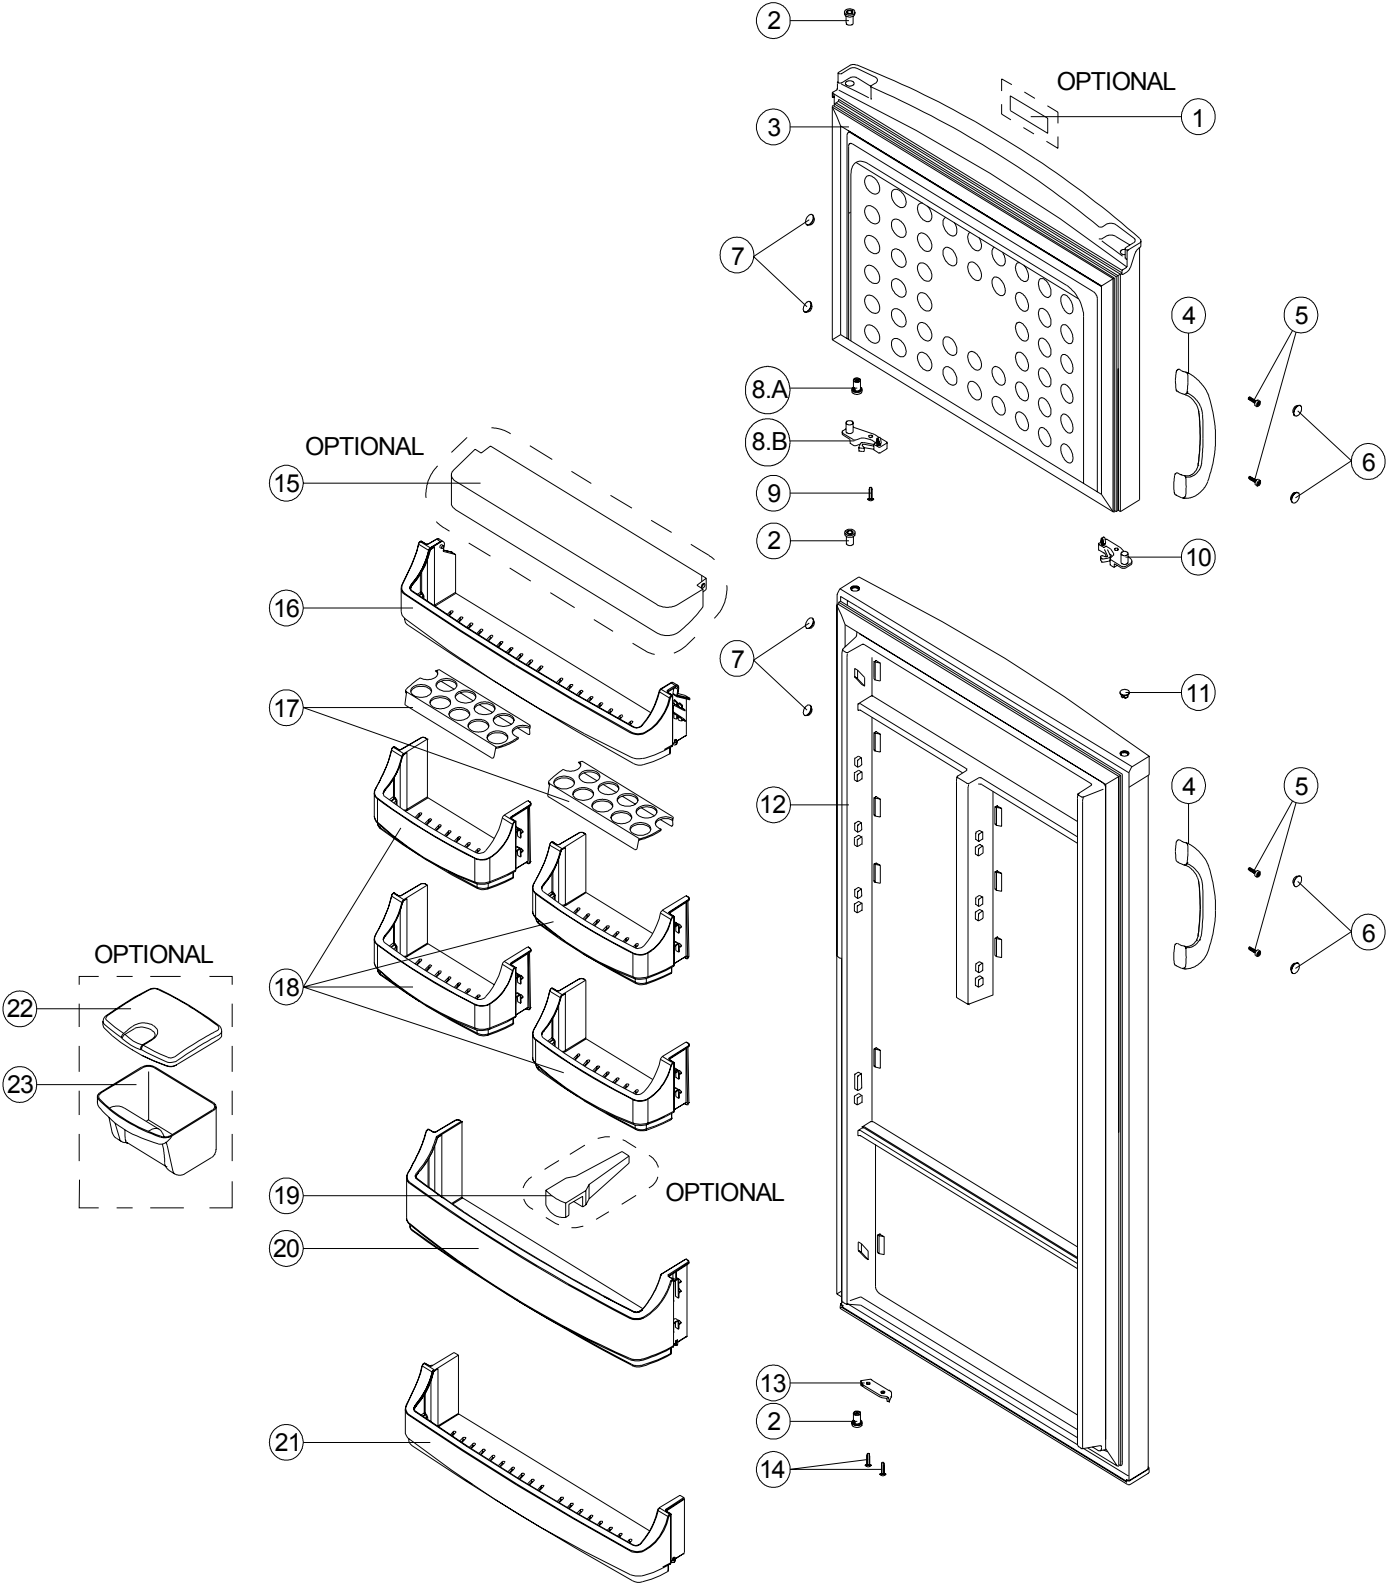

VESTEL WHITE GOODS	VESTEL REFRIGERATOR	CUSTOMER SUPPORT
	DOORASSY. PARTS	

VESTEL WHITE GOODS	VESTEL REFRIGERATOR	CUSTOMER SUPPORT
	DOORASSY. PARTS LIST	

NO	PART NAME
1	LOGO (OPTIONAL)
2	BUSHING/345P
3	F DOOR ASSY/455
4	HANDLE CLASSIC (USE FOR CLASSIC DOOR DESIGN)
5	SCREW M4*13 BN30-12-110 YSB PFL-BETZER (USE FOR CLASSIC DOOR DESIGN)
6	PLUG D10 (USE FOR CLASSIC DOOR DESIGN)
7	CAP SMALL (USE FOR CLASSIC DOOR DESIGN)
8.A	BUSHING/345S (USE FOR SLIMLINE, CLASSIC DOOR DESIGN)
8.B	CATCHER RIGHT (USE FOR VESTEL.BONFANTI.PININFARINA DOOR DESIGN)
9	SCREW KA 35*12 WN 1412(S.U)EJOT (USE FOR VESTEL.BONFANTI.PININFARINA DOOR DESIGN)
10	CATCHER LEFT (USE FOR VESTEL.BONFANTI.PININFARINA DOOR DESIGN)
11	BUSHING CAP
12	R DOOR ASSY/455
13	R DOOR STOPPER
14	SCREW M5*14 WN 1342-H EJOT
15	SHELF COVER/345 (OPTIONAL)
16	CHEESE/BUTTER SHELF/455
17	EGG HOLDER(I+II)455
18	EGG SHELF/455
19	BOTTLE HOLDER (OPTIONAL)
20	BOTTLE SHELF/455
21	BOTTOM SHELF/455
22	AROMA BOX COVER (OPTIONAL)
23	AROMA BOX (OPTIONAL)